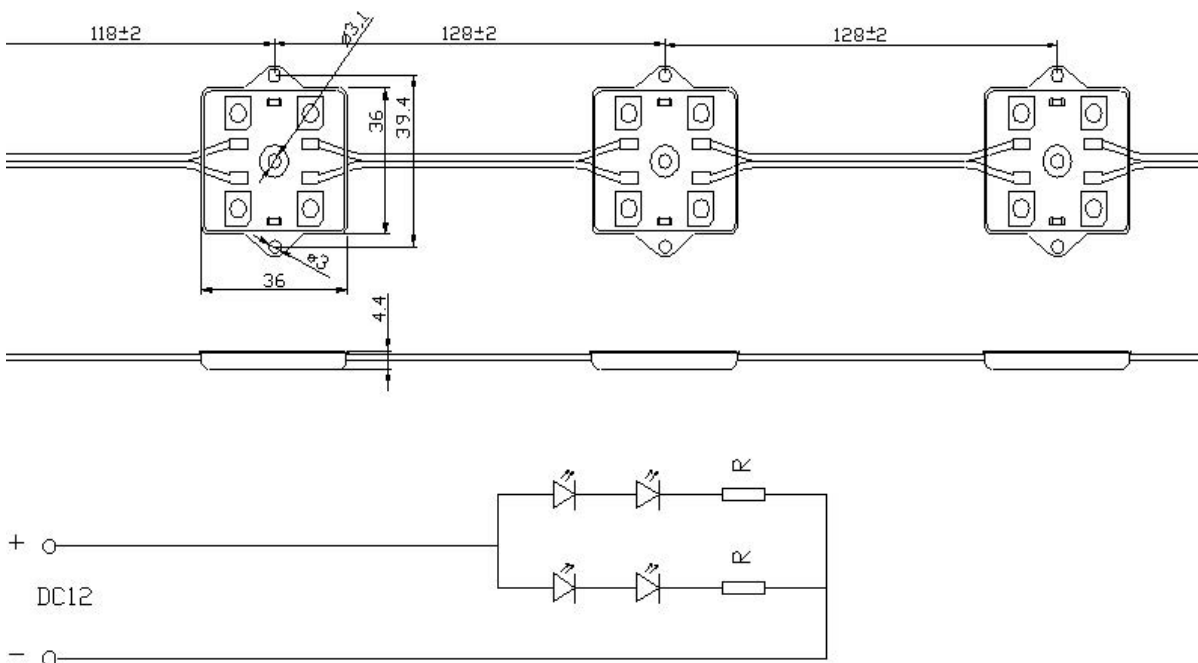

### FEATURE:

- 5050 SMD 4leds/pc
- LED color: white (6000-7000K)
- Working Voltage: DC12V
- Working current: 80mA
- Beam angel: 120 °
- Waterproof : Aluminum Base with glue IP65
- Package: 25pcs/reel, 100pcs/bag, 1200pcs/carton
- Carton size: 44\*42\*24cm
- Wire between each module 11cm
- Size: 36\*36mm
- Brightness: 18-20LM/LED
- Watt: 0.96W/PC

### INSTALLATION:

- Fixed by M3 screw
- 3M tape in the back