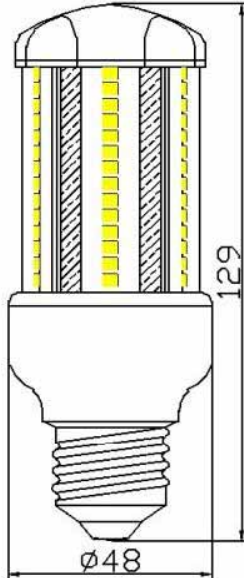

Лампа E27 AR-S501-6.3W Warm White**DIMENSIONS****PARAMETERS**

Parameter	Value
Wattage	6.3W
Input Voltage	AC 100—240 V
Color Temperature	2700-3500 K
LED Luminous Flux	7-8 Lm
LED Quantity	SMD 3528 x 84pcs
Lamp Luminous Flux	450-500 Lm
Color Rendering Index (CRI)	> 70
Beam Angle	360°
Power Factor	≥0.4
Efficiency	≥80%
Lamp Base	E27
Application	Interior Lighting
Materials	Aluminium and PBT
Dimensions	Ø 48 mm x 129 mm
Net Weight	92 g
Gross Weight	132 g
Packing Dimensions	65 mm x 65 mm x 145 mm
Quantity per Carton	50 pcs
Carton Dimensions	340 mm x 340 mm x 315 mm
Packing	Inner Blister Pack